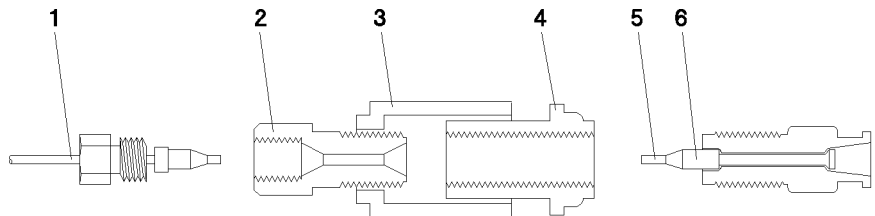

Loop Filler Port Parts

Table 26-4. Loop Filler Port Parts

Item	Description	Part Number
	Loop filler port (complete)	0100-1214
1	Connection tube	1535-4855
2	Junction	1535-4853
3	Spacer	1535-4851
4	Panel bushing	1535-4855
	Needle port fitting (items 5,6)	1535-4854

Figure 26-2. Loop Filler Port